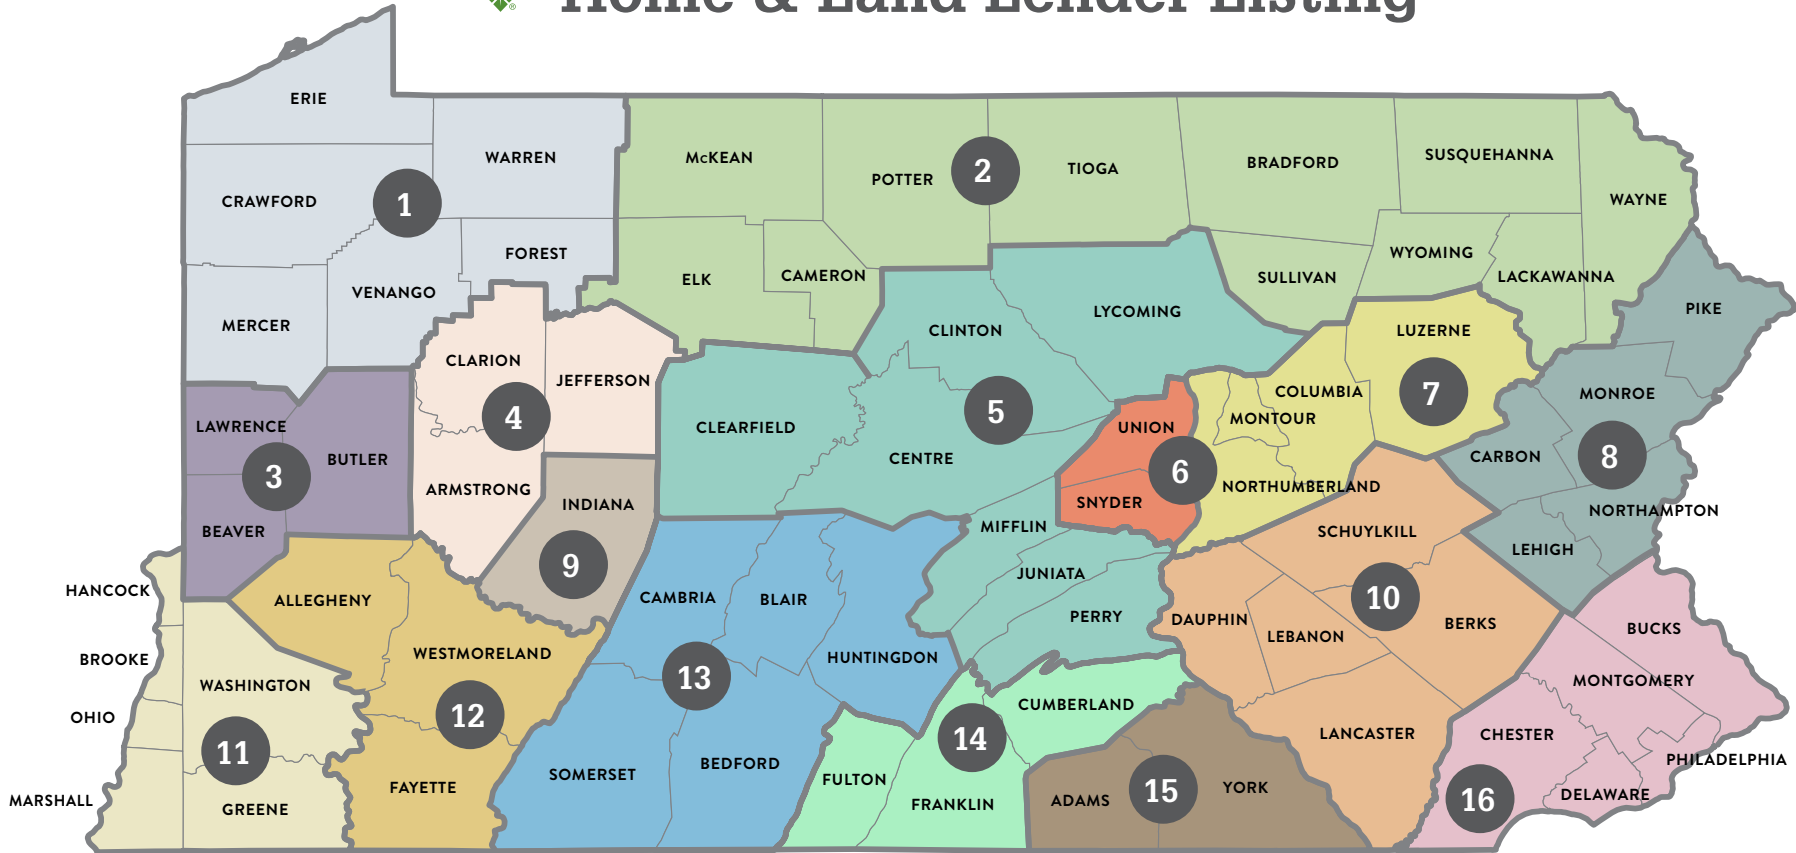

AgChoice Farm Credit | MidAtlantic Farm Credit Home & Land Lender Listing

- 1 **Gwen Waddell, AgChoice Farm Credit**
  800.927.3149 x1311 | gwaddell@agchoice.com
  Counties: Crawford, Erie, Forest, Mercer, Venango, Warren
- 2 **Kacie Hillis, AgChoice Farm Credit**
  800.277.6234 x3411 | khillis@agchoice.com
  Counties: Bradford, Cameron, Elk, Lackawanna, McKean, Potter, Sullivan, Susquehanna, Tioga, Wayne, Wyoming
- 3 **Alyssa Hartzell, AgChoice Farm Credit**
  800.829.0056 x2054 | ahartzell@agchoice.com
  Counties: Beaver, Butler, Lawrence
- 4 **Allison Beichner, AgChoice Farm Credit**
  800.826.0056 x2009 | abeichner@agchoice.com
  Counties: Armstrong, Clarion, Jefferson

- 5 **Shane Doughty, AgChoice Farm Credit**
  800.278.3469 x3006 | sdoughty@agchoice.com
  Counties: Centre, Clearfield, Clinton, Juniata, Lycoming, Mifflin, Perry
- 6 **Sawyer Whitenight, AgChoice Farm Credit**
  800.223.3276 x2238 | swhitenight@agchoice.com
  Counties: Snyder, Union
- 7 **Sharon Piccioni, AgChoice Farm Credit**
  800.223.3276 x2227 | spiccioni@agchoice.com
  Counties: Columbia, Luzerne, Montour, Northumberland
- 8 **Kelsey Feeg, MidAtlantic Farm Credit**
  888.339.3334 x3139 | kfeeg@mafc.com
  Counties: Carbon, Lehigh, Monroe, Northampton, Pike

- 9 **Kara Zolocsik, AgChoice Farm Credit**
  800.487.4135 x1111 | kzolocsik@agchoice.com
  County: Indiana
- 10 **Katie Moore, MidAtlantic Farm Credit**
  888.339.3334 x3192 | kmoore@mafc.com
  Counties: Berks, Dauphin, Lancaster, Lebanon, Schuylkill
- 11 **Molly Zona, AgChoice Farm Credit**
  800.487.4135 x1116 | mzona@agchoice.com
  Counties: Brooke (WV), Greene, Hancock (WV), Marshall (WV), Ohio (WV), Washington
- 12 **Meagan Walters, AgChoice Farm Credit**
  800.487.4135 x1115 | mwalters@agchoice.com
  Counties: Allegheny, Fayette, Westmoreland

- 13 **Nathan Shultz, AgChoice Farm Credit**
  800.278.3469 x4021 | nshultz@agchoice.com
  Counties: Bedford, Blair, Cambria, Huntingdon, Somerset
- 14 **Lyndsey Frey, AgChoice Farm Credit**
  800.554.9055 x4142 | lfrey@agchoice.com
  Counties: Cumberland, Franklin, Fulton
- 15 **Nicole Myers, AgChoice Farm Credit**
  800.822.1218 x4217 | nmyers@agchoice.com
  Counties: Adams, York
- 16 **Elizabeth Chandler, MidAtlantic Farm Credit**
  888.339.3334 x3152 | echandler@mafc.com
  Counties: Bucks, Chester, Delaware, Montgomery, Philadelphia