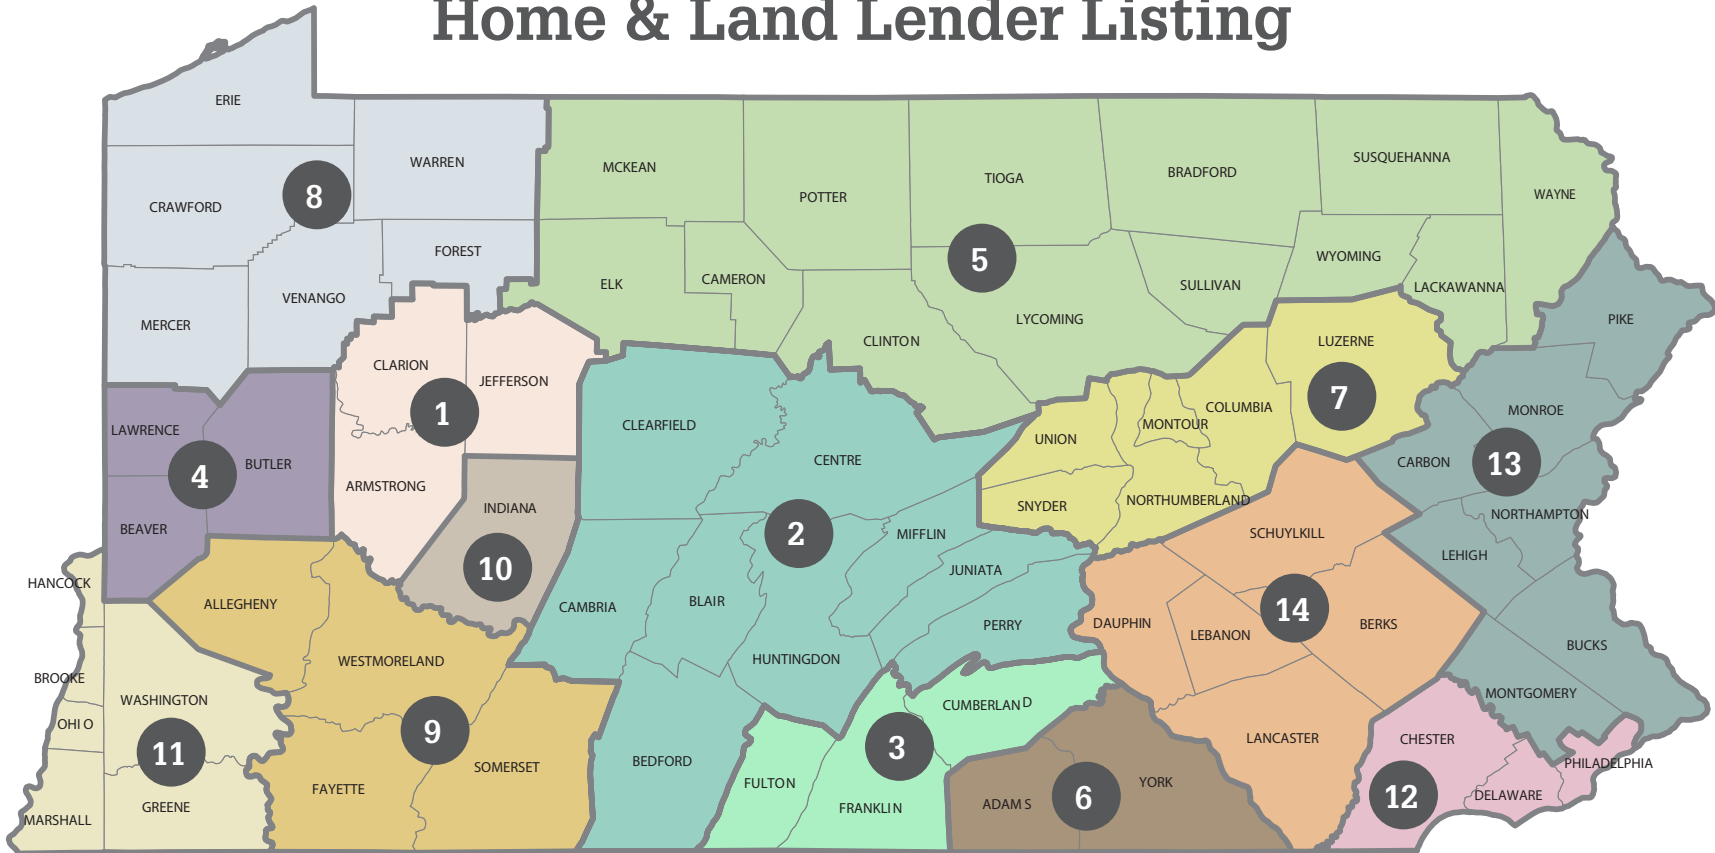

AgChoice Farm Credit | MidAtlantic Farm Credit Home & Land Lender Listing

- 1 Allison Beichner**
800.826.0056 x2009 | abeichner@agchoice.com
Counties: Armstrong, Clarion, Jefferson
- 2 Shane Doughty**
800.278.3469 x3006 | sdoughty@agchoice.com
Counties: Bedford, Blair, Cambria, Clearfield, Centre, Huntingdon, Juniata, Mifflin, Perry
- 3 Lyndsey Frey**
800.554.9055 x4142 | lfrey@agchoice.com
Counties: Cumberland, Franklin, Fulton
- 4 Alyssa Hartzell**
800.829.0056 x2054 | ahartzell@agchoice.com
Counties: Beaver, Butler, Lawrence
- 5 Kacie Hillis**
800.277.6234 x3411 | khillis@agchoice.com
Counties: Bradford, Cameron, Clinton, Elk, Lackawanna, Lycoming, McKean, Potter, Sullivan, Susquehanna, Tioga, Wayne, Wyoming
- 6 Bruce Miller**
800.822.1218 x4207 | bmiller@agchoice.com
Counties: Adams, York
- 7 Sharon Piccioni**
800.223.3276 x2227 | spiccioni@agchoice.com
Counties: Columbia, Luzerne, Montour, Northumberland, Snyder, Union
- 8 Gwen Waddell**
800.927.3149 x1311 | gwaddell@agchoice.com
Counties: Crawford, Erie, Forest, Mercer, Venango, Warren
- 9 Meagan Walters**
800.487.4135 x1115 | mwalters@agchoice.com
Counties: Allegheny, Fayette, Somerset, Westmoreland
- 10 Kara Zolocsik**
800.487.4135 x1111 | kzolocsik@agchoice.com
County: Indiana
- 11 Molly Zona**
800.487.4135 x1116 | mzona@agchoice.com
Counties: Brooke (WV), Greene, Hancock (WV), Marshall (WV), Ohio (WV), Washington
- 12 Elizabeth Chandler**
888.339.3334 x3152 | echandler@mafc.com
Counties: Chester, Delaware, Philadelphia
- 13 Kelsey Feeg**
888.339.3334 x3139 | kfeeg@mafc.com
Counties: Bucks, Carbon, Lehigh, Monroe, Montgomery, Northampton, Pike
- 14 Katie Moore**
888.339.3334 x3192 | kmoore@mafc.com
Counties: Berks, Dauphin, Lancaster, Lebanon, Schuylkill